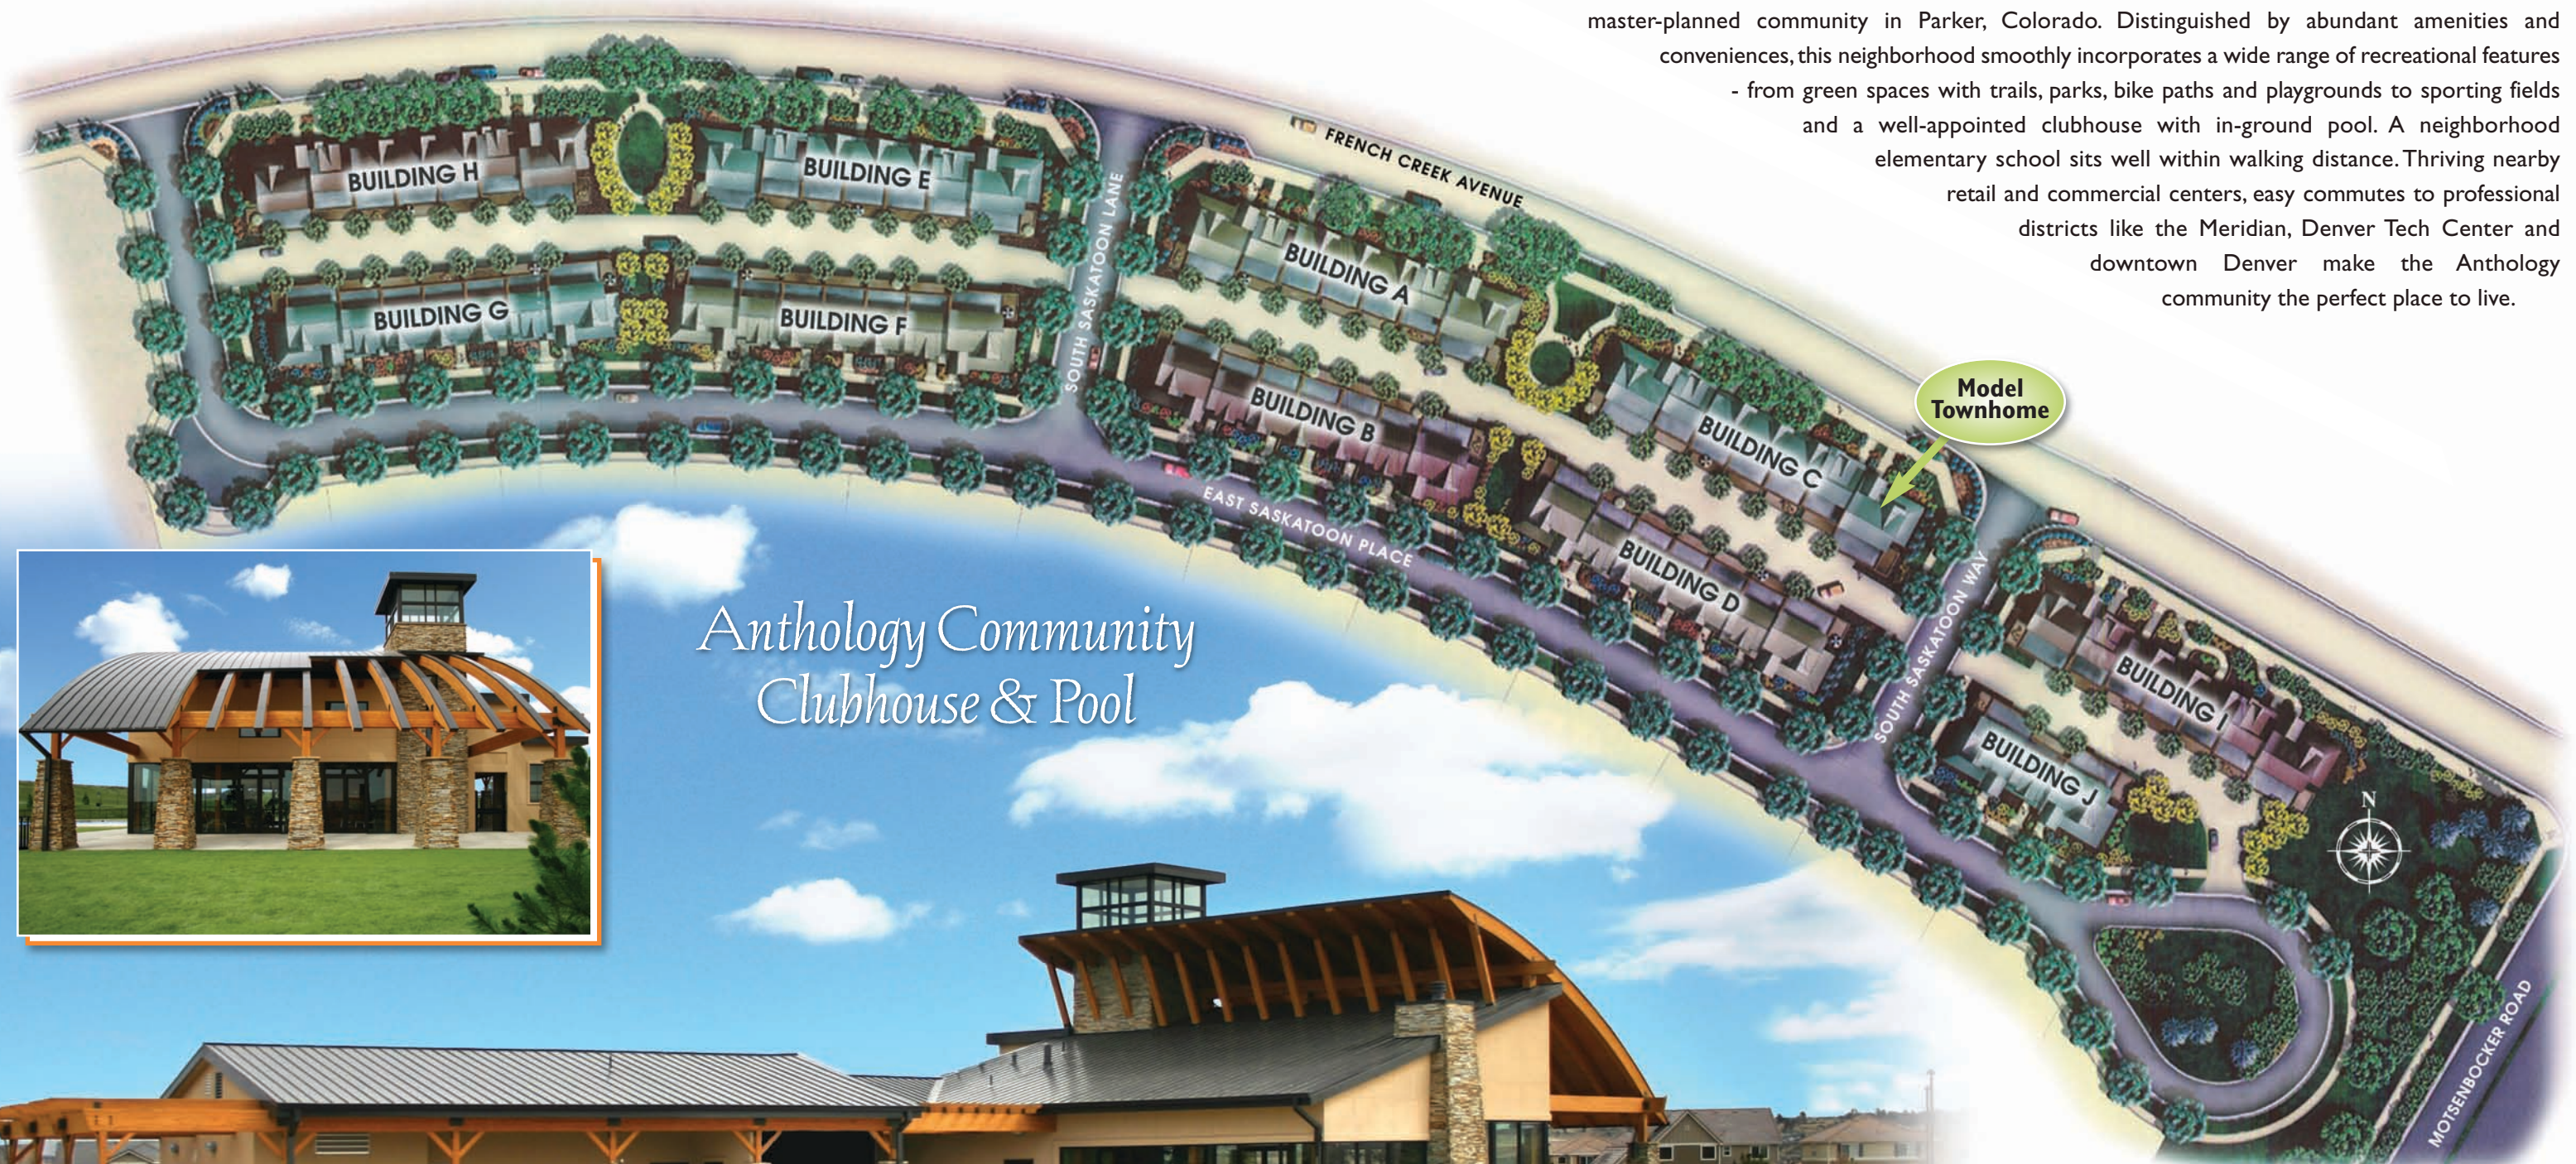

SunMarke at Anthology- The Place To Be

Right in the path of Colorado's most successful developmental expansion lies Anthology - a fast growing, master-planned community in Parker, Colorado. Distinguished by abundant amenities and conveniences, this neighborhood smoothly incorporates a wide range of recreational features - from green spaces with trails, parks, bike paths and playgrounds to sporting fields and a well-appointed clubhouse with in-ground pool. A neighborhood elementary school sits well within walking distance. Thriving nearby retail and commercial centers, easy commutes to professional districts like the Meridian, Denver Tech Center and downtown Denver make the Anthology community the perfect place to live.

Anthology Community Clubhouse & Pool

All renderings, photographs, floor plans, dimensions, amenities, upgrades and other information depicted herein are representational only and subject to change at the Seller's sole discretion.